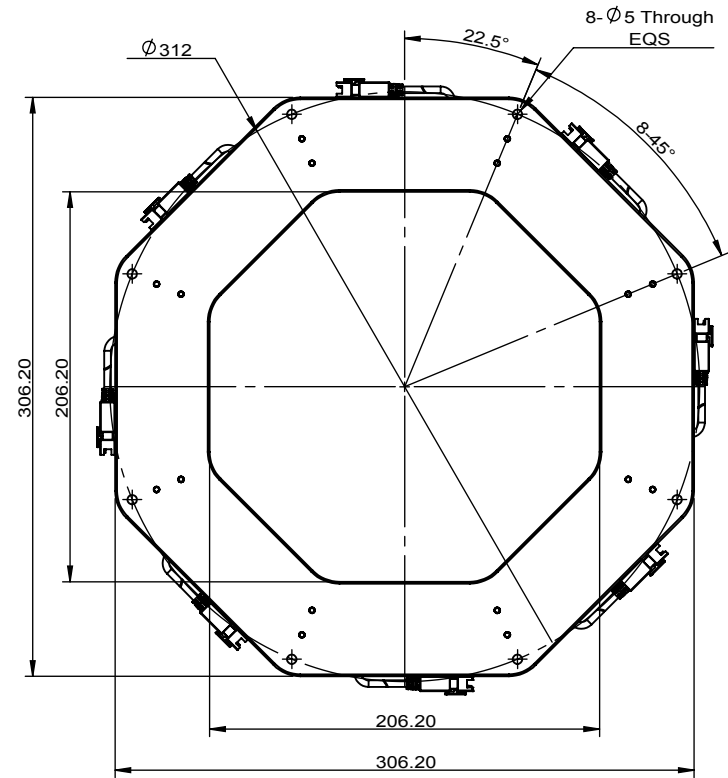

Model	Color	Current	Power
OPT-LIM75D-W	White	0.4Ax8	4Wx8

JST SMR-03V-B, 3 Pin or Compactible Connector			Pin	Polarity	Wire Color
			1	+	Red
			2	/	NC
			3	-	Black

8-Minimum Bending Radius: 20mm  
 Length: 2000±20mm  
 Connector: JST SMR-03V-B

View Angle		Remark	Item	Signature	Date
Standard Difference		1. Stroboscopic working; 2. Advised Controller: APA0812.	Drawing		
			Design		
			Check		
			Approve		
IT14			Paper Size	A <sub>4</sub>	
			Revised Date	2015-11-16	

**OPT** Machine Vision **OPT MACHINE VISION**

**OPT-LIM75D-X**

Scale	1:4	Page	1/1 Total Page	Version	V1.0.2
-------	-----	------	----------------	---------	--------

Copyright © 2011 by OPT  
 All Rights Reserved