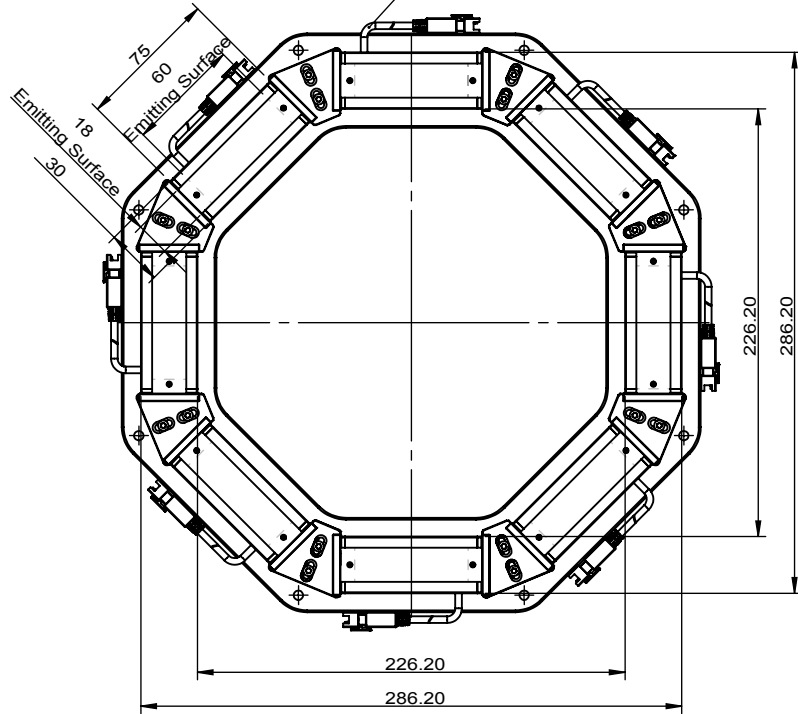

Model	Color	Current	Power
OPT-LIM75D-W	White	0.4Ax8	4Wx8

JST SMR-03V-B, 3 Pin or Compactible Connector			Pin	Polarity	Wire Color
			1	+	Red
			2	/	NC
			3	-	Black

8-Minimum Bending Radius: 20mm  
 Length: 2000±20mm  
 Connector: JST SMR-03V-B

View Angle		Remark	Item	Signature	Date
Standard Difference		1. Stroboscopic working; 2. Advised Controller: APA0812.	Drawing		
			Design		
			Check		
			Approve		
IT14			Paper Size	A <sub>4</sub>	
			Revised Date	2015-11-16	

**OPT** Machine Vision **OPT MACHINE VISION**

**OPT-LIM75D-X**

Scale	1:4	Page	1/1 Total Page	Version	V1.0.2
-------	-----	------	----------------	---------	--------

Copyright © 2011 by OPT  
 All Rights Reserved