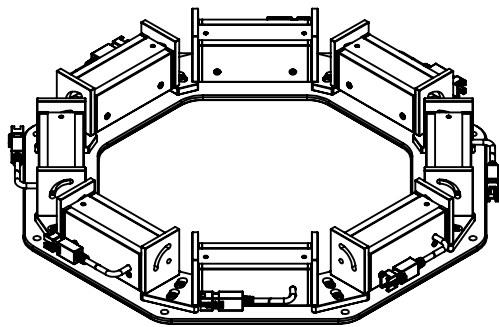

Model	Color	Current	Power
OPT-LIM75D-W	White	0.4Ax8	4Wx8

JST SMR-03V-B, 3 Pin or Compactible Connector			Pin	Polarity	Wire Color
			1	+	Red
			2	/	NC
			3	-	Black

8-Minimum Bending Radius: 20mm  
 Length: 2000±20mm  
 Connector: JST SMR-03V-B

View Angle		Remark	Item	Signature	Date
Standard Difference		1. Stroboscopic working; 2. Advised Controller: APA0812.	Drawing		
			Design		
			Check		
			Approve		
IT14			Paper Size	A <sub>4</sub>	
			Revised Date	2015-11-16	