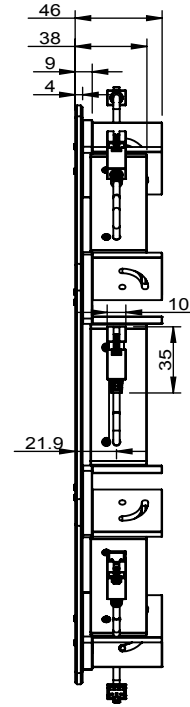

Model	Color	Current	Power
OPT-LIM75D-W	White	0.4Ax8	4Wx8

JST SMR-03V-B, 3 Pin or Compactible Connector			Pin	Polarity	Wire Color
			1	+	Red
			2	/	NC
			3	-	Black

8-Minimum Bending Radius: 20mm  
 Length: 2000±20mm  
 Connector: JST SMR-03V-B

View Angle		Remark	Item	Signature	Date
Standard Difference		1. Stroboscopic working; 2. Advised Controller: APA0812.	Drawing		
			Design		
			Check		
			Approve		
IT14			Paper Size	A <sub>4</sub>	
			Revised Date	2015-11-16	

**OPT** Machine Vision **OPT MACHINE VISION**

**OPT-LIM75D-X**

Scale	1:4	Page	1/1 Total Page	Version	V1.0.2
-------	-----	------	----------------	---------	--------

Copyright © 2011 by OPT  
 All Rights Reserved